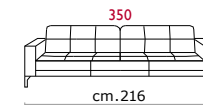

Covering: In leather or fabric, not removable.

Feet: In metal 13 cm high, with polish chrome finishing.

Features: Removable headrest (code 998), which makes the sofa higher of 12 cm. (please note, that on the terminal corner code 602/603, it may be positioned only on the terminal side).

COVERING

LEATHER

STANDARD FEATURES

REMOVABLE
HEADREST

DUAL DENSITY
CUSHIONS

OPTIONAL FEATURES...

MF MEMORY FOAM

LONG LASTING
COIL SPRINGS INSIDE