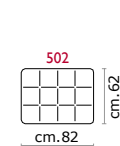

VAVICCI

Made in Italy