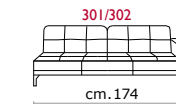

VAVICCI

Made in Italy