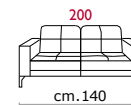

VAVICCI

Made in Italy