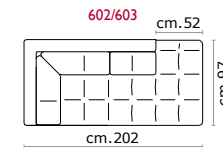

VAVICCI

Made in Italy