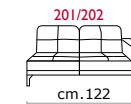

VAVICCI

Made in Italy