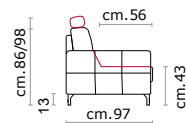

VAVICCI

Made in Italy