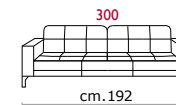

VAVICCI

Made in Italy