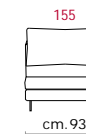

TAVIANA

CS475 Product Code

Struttura: Telaio in legno con cinghiatura di sostegno ad elasticità differenziata, rivestito in poliuretano espanso indeformabile.

Imbottiture mod.475: Schienali in piuma. Cuscini in poliuretano espanso indeformabile.

Imbottiture mod.47B: Schienali in piuma e cuscini in piuma con inserto centrale in poliuretano espanso indeformabile.

Rivestimento: In pelle, o in tessuto non sfoderabile.

Piede: Base in metallo, altezza 14 cm (mod.475) o altezza 12 cm (mod.47B).

Structure: Wooden frame fitted with an elasticised webbing suspension, covered with stress resistant undeformable polyurethane foam.

Paddings mod.475: Back in feathers. Seat cushions in polyurethane foam and padding.

Paddings mod.47B: Back in feathers and seat cushions in feathers with polyurethane central insert.

Covering: In leather, or in fabric not removable.

Feet: Metal base, 14 cm high (mod.475) or 12 cm high (mod.47B).

COVERING

STANDARD FEATURES

OPTIONAL FEATURES...

VAVICCI

Made in Italy

mod.47B