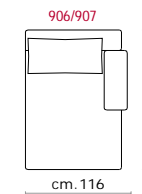

TAVIANA

CS475 Product Code

Struttura: Telaio in legno con cinghiatura di sostegno ad elasticità differenziata, rivestito in poliuretano espanso indeformabile.

Imbottiture mod.475: Schienali in piuma. Cuscini in poliuretano espanso indeformabile.

Imbottiture mod.47B: Schienali in piuma e cuscini in piuma con inserto centrale in poliuretano espanso indeformabile.

Rivestimento: In pelle, o in tessuto non sfoderabile.

Piede: Base in metallo, altezza 14 cm (mod.475) o altezza 12 cm (mod.47B).

Structure: Wooden frame fitted with an elasticised webbing suspension, covered with stress resistant undeformable polyurethane foam.

Paddings mod.475: Back in feathers. Seat cushions in polyurethane foam and padding.

Paddings mod.47B: Back in feathers and seat cushions in feathers with polyurethane central insert.

Covering: In leather, or in fabric not removable.

Feet: Metal base, 14 cm high (mod.475) or 12 cm high (mod.47B).

COVERING

STANDARD FEATURES

OPTIONAL FEATURES...

VAVICCI

Made in Italy

mod.47B