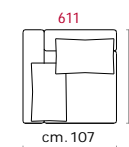

TAVIANA

CS475 Product Code

Struttura: Telaio in legno con cinghiatura di sostegno ad elasticità differenziata, rivestito in poliuretano espanso indeformabile.

Imbottiture mod.475: Schienali in piuma. Cuscini in poliuretano espanso indeformabile.

Imbottiture mod.47B: Schienali in piuma e cuscini in piuma con inserto centrale in poliuretano espanso indeformabile.

Rivestimento: In pelle, o in tessuto non sfoderabile.

Piede: Base in metallo, altezza 14 cm (mod.475) o altezza 12 cm (mod.47B).

Structure: Wooden frame fitted with an elasticised webbing suspension, covered with stress resistant undeformable polyurethane foam.

Paddings mod.475: Back in feathers. Seat cushions in polyurethane foam and padding.

Paddings mod.47B: Back in feathers and seat cushions in feathers with polyurethane central insert.

Covering: In leather, or in fabric not removable.

Feet: Metal base, 14 cm high (mod.475) or 12 cm high (mod.47B).

COVERING

STANDARD FEATURES

OPTIONAL FEATURES...

VAVICCI

Made in Italy

mod.47B