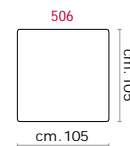

TAVIANA

CS475 Product Code

Struttura: Telaio in legno con cinghiatura di sostegno ad elasticità differenziata, rivestito in poliuretano espanso indeformabile.

Imbottiture mod.475: Schienali in piuma. Cuscini in poliuretano espanso indeformabile.

Imbottiture mod.47B: Schienali in piuma e cuscini in piuma con inserto centrale in poliuretano espanso indeformabile.

Rivestimento: In pelle, o in tessuto non sfoderabile.

Piede: Base in metallo, altezza 14 cm (mod.475) o altezza 12 cm (mod.47B).

Structure: Wooden frame fitted with an elasticised webbing suspension, covered with stress resistant undeformable polyurethane foam.

Paddings mod.475: Back in feathers. Seat cushions in polyurethane foam and padding.

Paddings mod.47B: Back in feathers and seat cushions in feathers with polyurethane central insert.

Covering: In leather, or in fabric not removable.

Feet: Metal base, 14 cm high (mod.475) or 12 cm high (mod.47B).

COVERING

STANDARD FEATURES

OPTIONAL FEATURES...

VAVICCI

Made in Italy

mod.47B