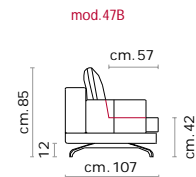

TAVIANA

CS475 Product Code

Struttura: Telaio in legno con cinghiatura di sostegno ad elasticità differenziata, rivestito in poliuretano espanso indeformabile.

Imbottiture mod.475: Schienali in piuma. Cuscini in poliuretano espanso indeformabile.

Imbottiture mod.47B: Schienali in piuma e cuscini in piuma con inserto centrale in poliuretano espanso indeformabile.

Rivestimento: In pelle, o in tessuto non sfoderabile.

Piede: Base in metallo, altezza 14 cm (mod.475) o altezza 12 cm (mod.47B).

Structure: Wooden frame fitted with an elasticised webbing suspension, covered with stress resistant undeformable polyurethane foam.

Paddings mod.475: Back in feathers. Seat cushions in polyurethane foam and padding.

Paddings mod.47B: Back in feathers and seat cushions in feathers with polyurethane central insert.

Covering: In leather, or in fabric not removable.

Feet: Metal base, 14 cm high (mod.475) or 12 cm high (mod.47B).

COVERING

STANDARD FEATURES

OPTIONAL FEATURES...

VAVICCI

Made in Italy

mod.47B