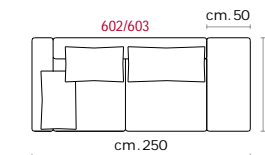

TAVIANA

CS475 Product Code

Struttura: Telaio in legno con cinghiatura di sostegno ad elasticità differenziata, rivestito in poliuretano espanso indeformabile.

Imbottiture mod.475: Schienali in piuma. Cuscini in poliuretano espanso indeformabile.

Imbottiture mod.47B: Schienali in piuma e cuscini in piuma con inserto centrale in poliuretano espanso indeformabile.

Rivestimento: In pelle, o in tessuto non sfoderabile.

Piede: Base in metallo, altezza 14 cm (mod.475) o altezza 12 cm (mod.47B).

Structure: Wooden frame fitted with an elasticised webbing suspension, covered with stress resistant undeformable polyurethane foam.

Paddings mod.475: Back in feathers. Seat cushions in polyurethane foam and padding.

Paddings mod.47B: Back in feathers and seat cushions in feathers with polyurethane central insert.

Covering: In leather, or in fabric not removable.

Feet: Metal base, 14 cm high (mod.475) or 12 cm high (mod.47B).

COVERING

STANDARD FEATURES

OPTIONAL FEATURES...

VAVICCI

Made in Italy

mod.47B