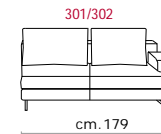

TAVIANA

CS475 Product Code

Struttura: Telaio in legno con cinghiatura di sostegno ad elasticità differenziata, rivestito in poliuretano espanso indeformabile.

Imbottiture mod.475: Schienali in piuma. Cuscini in poliuretano espanso indeformabile.

Imbottiture mod.47B: Schienali in piuma e cuscini in piuma con inserto centrale in poliuretano espanso indeformabile.

Rivestimento: In pelle, o in tessuto non sfoderabile.

Piede: Base in metallo, altezza 14 cm (mod.475) o altezza 12 cm (mod.47B).

Structure: Wooden frame fitted with an elasticised webbing suspension, covered with stress resistant undeformable polyurethane foam.

Paddings mod.475: Back in feathers. Seat cushions in polyurethane foam and padding.

Paddings mod.47B: Back in feathers and seat cushions in feathers with polyurethane central insert.

Covering: In leather, or in fabric not removable.

Feet: Metal base, 14 cm high (mod.475) or 12 cm high (mod.47B).

COVERING

STANDARD FEATURES

OPTIONAL FEATURES...

VAVICCI

Made in Italy

mod.47B