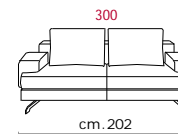

TAVIANA

CS475 Product Code

Struttura: Telaio in legno con cinghiatura di sostegno ad elasticità differenziata, rivestito in poliuretano espanso indeformabile.

Imbottiture mod.475: Schienali in piuma. Cuscini in poliuretano espanso indeformabile.

Imbottiture mod.47B: Schienali in piuma e cuscini in piuma con inserto centrale in poliuretano espanso indeformabile.

Rivestimento: In pelle, o in tessuto non sfoderabile.

Piede: Base in metallo, altezza 14 cm (mod.475) o altezza 12 cm (mod.47B).

Structure: Wooden frame fitted with an elasticised webbing suspension, covered with stress resistant undeformable polyurethane foam.

Paddings mod.475: Back in feathers. Seat cushions in polyurethane foam and padding.

Paddings mod.47B: Back in feathers and seat cushions in feathers with polyurethane central insert.

Covering: In leather, or in fabric not removable.

Feet: Metal base, 14 cm high (mod.475) or 12 cm high (mod.47B).

COVERING

STANDARD FEATURES

OPTIONAL FEATURES...

VAVICCI

Made in Italy

mod.47B