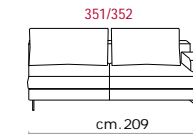

TAVIANA

CS475 Product Code

Struttura: Telaio in legno con cinghiatura di sostegno ad elasticità differenziata, rivestito in poliuretano espanso indeformabile.

Imbottiture mod.475: Schienali in piuma. Cuscini in poliuretano espanso indeformabile.

Imbottiture mod.47B: Schienali in piuma e cuscini in piuma con inserto centrale in poliuretano espanso indeformabile.

Rivestimento: In pelle, o in tessuto non sfoderabile.

Piede: Base in metallo, altezza 14 cm (mod.475) o altezza 12 cm (mod.47B).

Structure: Wooden frame fitted with an elasticised webbing suspension, covered with stress resistant undeformable polyurethane foam.

Paddings mod.475: Back in feathers. Seat cushions in polyurethane foam and padding.

Paddings mod.47B: Back in feathers and seat cushions in feathers with polyurethane central insert.

Covering: In leather, or in fabric not removable.

Feet: Metal base, 14 cm high (mod.475) or 12 cm high (mod.47B).

COVERING

STANDARD FEATURES

OPTIONAL FEATURES...

VAVICCI

Made in Italy

mod.47B