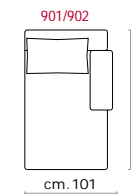

TAVIANA

CS475 Product Code

Struttura: Telaio in legno con cinghiatura di sostegno ad elasticità differenziata, rivestito in poliuretano espanso indeformabile.

Imbottiture mod.475: Schienali in piuma. Cuscini in poliuretano espanso indeformabile.

Imbottiture mod.47B: Schienali in piuma e cuscini in piuma con inserto centrale in poliuretano espanso indeformabile.

Rivestimento: In pelle, o in tessuto non sfoderabile.

Piede: Base in metallo, altezza 14 cm (mod.475) o altezza 12 cm (mod.47B).

Structure: Wooden frame fitted with an elasticised webbing suspension, covered with stress resistant undeformable polyurethane foam.

Paddings mod.475: Back in feathers. Seat cushions in polyurethane foam and padding.

Paddings mod.47B: Back in feathers and seat cushions in feathers with polyurethane central insert.

Covering: In leather, or in fabric not removable.

Feet: Metal base, 14 cm high (mod.475) or 12 cm high (mod.47B).

COVERING

STANDARD FEATURES

OPTIONAL FEATURES...

VAVICCI

Made in Italy

mod.47B