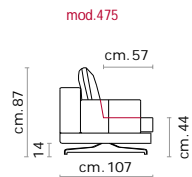

TAVIANA

CS475 Product Code

Struttura: Telaio in legno con cinghiatura di sostegno ad elasticità differenziata, rivestito in poliuretano espanso indeformabile.

Imbottiture mod.475: Schienali in piuma. Cuscini in poliuretano espanso indeformabile.

Imbottiture mod.47B: Schienali in piuma e cuscini in piuma con inserto centrale in poliuretano espanso indeformabile.

Rivestimento: In pelle, o in tessuto non sfoderabile.

Piede: Base in metallo, altezza 14 cm (mod.475) o altezza 12 cm (mod.47B).

Structure: Wooden frame fitted with an elasticised webbing suspension, covered with stress resistant undeformable polyurethane foam.

Paddings mod.475: Back in feathers. Seat cushions in polyurethane foam and padding.

Paddings mod.47B: Back in feathers and seat cushions in feathers with polyurethane central insert.

Covering: In leather, or in fabric not removable.

Feet: Metal base, 14 cm high (mod.475) or 12 cm high (mod.47B).

COVERING

STANDARD FEATURES

OPTIONAL FEATURES...

VAVICCI

Made in Italy

mod.47B