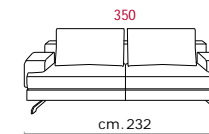

TAVIANA

CS475 Product Code

Struttura: Telaio in legno con cinghiatura di sostegno ad elasticità differenziata, rivestito in poliuretano espanso indeformabile.

Imbottiture mod.475: Schienali in piuma. Cuscini in poliuretano espanso indeformabile.

Imbottiture mod.47B: Schienali in piuma e cuscini in piuma con inserto centrale in poliuretano espanso indeformabile.

Rivestimento: In pelle, o in tessuto non sfoderabile.

Piede: Base in metallo, altezza 14 cm (mod.475) o altezza 12 cm (mod.47B).

Structure: Wooden frame fitted with an elasticised webbing suspension, covered with stress resistant undeformable polyurethane foam.

Paddings mod.475: Back in feathers. Seat cushions in polyurethane foam and padding.

Paddings mod.47B: Back in feathers and seat cushions in feathers with polyurethane central insert.

Covering: In leather, or in fabric not removable.

Feet: Metal base, 14 cm high (mod.475) or 12 cm high (mod.47B).

COVERING

STANDARD FEATURES

OPTIONAL FEATURES...

VAVICCI

Made in Italy

mod.47B