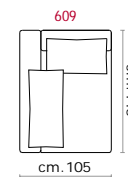

TAVIANA

CS475 Product Code

Struttura: Telaio in legno con cinghiatura di sostegno ad elasticità differenziata, rivestito in poliuretano espanso indeformabile.

Imbottiture mod.475: Schienali in piuma. Cuscini in poliuretano espanso indeformabile.

Imbottiture mod.47B: Schienali in piuma e cuscini in piuma con inserto centrale in poliuretano espanso indeformabile.

Rivestimento: In pelle, o in tessuto non sfoderabile.

Piede: Base in metallo, altezza 14 cm (mod.475) o altezza 12 cm (mod.47B).

Structure: Wooden frame fitted with an elasticised webbing suspension, covered with stress resistant undeformable polyurethane foam.

Paddings mod.475: Back in feathers. Seat cushions in polyurethane foam and padding.

Paddings mod.47B: Back in feathers and seat cushions in feathers with polyurethane central insert.

Covering: In leather, or in fabric not removable.

Feet: Metal base, 14 cm high (mod.475) or 12 cm high (mod.47B).

COVERING

STANDARD FEATURES

OPTIONAL FEATURES...

VAVICCI

Made in Italy

mod.47B