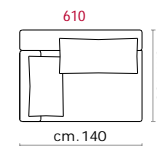

TAVIANA

CS475 Product Code

Struttura: Telaio in legno con cinghiatura di sostegno ad elasticità differenziata, rivestito in poliuretano espanso indeformabile.

Imbottiture mod.475: Schienali in piuma. Cuscini in poliuretano espanso indeformabile.

Imbottiture mod.47B: Schienali in piuma e cuscini in piuma con inserto centrale in poliuretano espanso indeformabile.

Rivestimento: In pelle, o in tessuto non sfoderabile.

Piede: Base in metallo, altezza 14 cm (mod.475) o altezza 12 cm (mod.47B).

Structure: Wooden frame fitted with an elasticised webbing suspension, covered with stress resistant undeformable polyurethane foam.

Paddings mod.475: Back in feathers. Seat cushions in polyurethane foam and padding.

Paddings mod.47B: Back in feathers and seat cushions in feathers with polyurethane central insert.

Covering: In leather, or in fabric not removable.

Feet: Metal base, 14 cm high (mod.475) or 12 cm high (mod.47B).

COVERING

STANDARD FEATURES

OPTIONAL FEATURES...

VAVICCI

Made in Italy

mod.47B