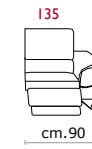

VAVICCI

Made in Italy