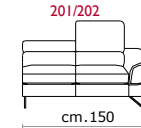

Paddings: Double density polyurethane foam and padding.

Covering: In leather or fabric, not removable.

Feet: In metal 13 cm high.

COVERING

STANDARD FEATURES

OPTIONAL FEATURES...

Seduta d'Arte srl
Via dell'Orzo, 32 - 70022 Altamura (Bari) - Italy
Tel. +39 080 3149600 - Fax +39 080 3160353
info@sedutadarte.it - sedutadarte.it