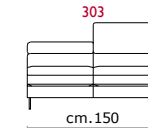

Paddings: Double density polyurethane foam and padding.

Covering: In leather or fabric, not removable.

Feet: In metal 13 cm high.

COVERING

STANDARD FEATURES

OPTIONAL FEATURES...

Seduta d'Arte srl
Via dell'Orzo, 32 - 70022 Altamura (Bari) - Italy
Tel. +39 080 3149600 - Fax +39 080 3160353
info@sedutadarte.it - sedutadarte.it