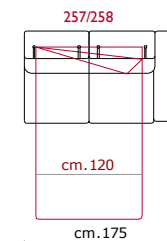

VAVICCI

Made in Italy