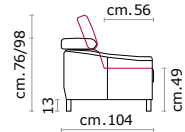

PEDINI

E662 Product Code

Struttura: Telaio in legno con cinghiatura di sostegno ad elasticità differenziata, rivestito in poliuretano espanso indeformabile.

Imbottiture: Poliuretano indeformabile a doppia densità e ovattato faldato.

Rivestimento: In pelle, o in tessuto non sfoderabile.

Piede In metallo altezza 13 cm.

Structure: Wooden frame fitted with an elasticised webbing suspension, covered with stress resistant undeformable polyurethane foam.

Paddings: Double density polyurethane foam and padding.

Covering: In leather or fabric, not removable.

Feet: In metal 13 cm high.

COVERING

STANDARD FEATURES

OPTIONAL FEATURES...