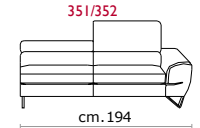

Paddings: Double density polyurethane foam and padding.

Covering: In leather or fabric, not removable.

Feet: In metal 13 cm high.

COVERING

STANDARD FEATURES

OPTIONAL FEATURES...

Seduta d'Arte srl
Via dell'Orzo, 32 - 70022 Altamura (Bari) - Italy
Tel. +39 080 3149600 - Fax +39 080 3160353
info@sedutadarte.it - sedutadarte.it