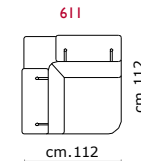

Paddings: Double density polyurethane foam and padding.

Covering: In leather or fabric, not removable.

Feet: In metal 13 cm high.

COVERING

STANDARD FEATURES

OPTIONAL FEATURES...

Seduta d'Arte srl
Via dell'Orzo, 32 - 70022 Altamura (Bari) - Italy
Tel. +39 080 3149600 - Fax +39 080 3160353
info@sedutadarte.it - sedutadarte.it