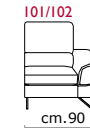

Paddings: Double density polyurethane foam and padding.

Covering: In leather or fabric, not removable.

Feet: In metal 13 cm high.

COVERING

STANDARD FEATURES

OPTIONAL FEATURES...

Seduta d'Arte srl
Via dell'Orzo, 32 - 70022 Altamura (Bari) - Italy
Tel. +39 080 3149600 - Fax +39 080 3160353
info@sedutadarte.it - sedutadarte.it