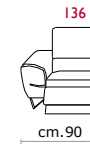

VAVICCI

Made in Italy