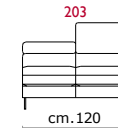

Paddings: Double density polyurethane foam and padding.

Covering: In leather or fabric, not removable.

Feet: In metal 13 cm high.

COVERING

STANDARD FEATURES

OPTIONAL FEATURES...

Seduta d'Arte srl
Via dell'Orzo, 32 - 70022 Altamura (Bari) - Italy
Tel. +39 080 3149600 - Fax +39 080 3160353
info@sedutadarte.it - sedutadarte.it