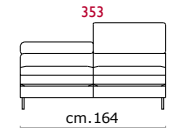

Paddings: Double density polyurethane foam and padding.

Covering: In leather or fabric, not removable.

Feet: In metal 13 cm high.

COVERING

STANDARD FEATURES

OPTIONAL FEATURES...

Seduta d'Arte srl
Via dell'Orzo, 32 - 70022 Altamura (Bari) - Italy
Tel. +39 080 3149600 - Fax +39 080 3160353
info@sedutadarte.it - sedutadarte.it