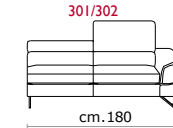

Paddings: Double density polyurethane foam and padding.

Covering: In leather or fabric, not removable.

Feet: In metal 13 cm high.

COVERING

STANDARD FEATURES

OPTIONAL FEATURES...

Seduta d'Arte srl
Via dell'Orzo, 32 - 70022 Altamura (Bari) - Italy
Tel. +39 080 3149600 - Fax +39 080 3160353
info@sedutadarte.it - sedutadarte.it