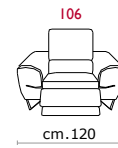

VAVICCI

Made in Italy