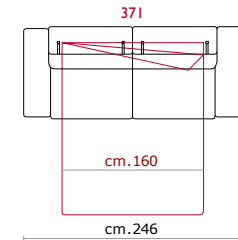

VAVICCI

Made in Italy