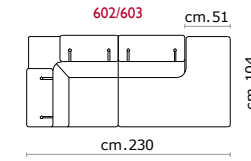

Paddings: Double density polyurethane foam and padding.

Covering: In leather or fabric, not removable.

Feet: In metal 13 cm high.

COVERING

STANDARD FEATURES

OPTIONAL FEATURES...

Seduta d'Arte srl
Via dell'Orzo, 32 - 70022 Altamura (Bari) - Italy
Tel. +39 080 3149600 - Fax +39 080 3160353
info@sedutadarte.it - sedutadarte.it