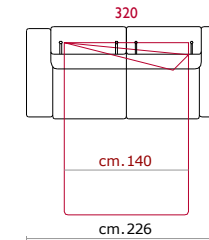

VAVICCI

Made in Italy