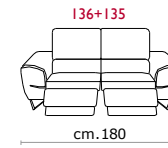

VAVICCI

Made in Italy