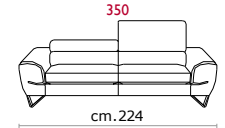

Paddings: Double density polyurethane foam and padding.

Covering: In leather or fabric, not removable.

Feet: In metal 13 cm high.

COVERING

STANDARD FEATURES

OPTIONAL FEATURES...

Seduta d'Arte srl
Via dell'Orzo, 32 - 70022 Altamura (Bari) - Italy
Tel. +39 080 3149600 - Fax +39 080 3160353
info@sedutadarte.it - sedutadarte.it