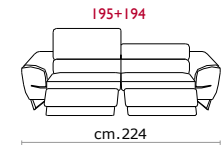

VAVICCI

Made in Italy