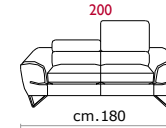

Paddings: Double density polyurethane foam and padding.

Covering: In leather or fabric, not removable.

Feet: In metal 13 cm high.

COVERING

STANDARD FEATURES

OPTIONAL FEATURES...

Seduta d'Arte srl
Via dell'Orzo, 32 - 70022 Altamura (Bari) - Italy
Tel. +39 080 3149600 - Fax +39 080 3160353
info@sedutadarte.it - sedutadarte.it