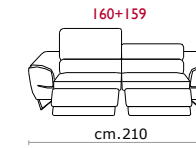

VAVICCI

Made in Italy