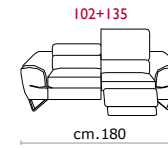

VAVICCI

Made in Italy