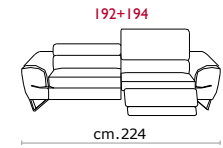

VAVICCI

Made in Italy