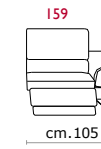

VAVICCI

Made in Italy