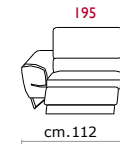

VAVICCI

Made in Italy