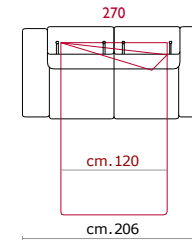

VAVICCI

Made in Italy