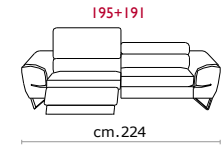

VAVICCI

Made in Italy