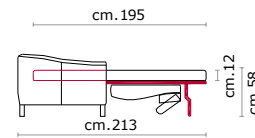

OPTIONAL FEATURES...

MEMORY FOAM

RECLINER

PUNTO SELLA STITCHING

BED VERSION

ALOE VERA MATTRESS

VAVICCI

Made in Italy