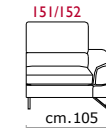

Paddings: Double density polyurethane foam and padding.

Covering: In leather or fabric, not removable.

Feet: In metal 13 cm high.

COVERING

STANDARD FEATURES

OPTIONAL FEATURES...

Seduta d'Arte srl
Via dell'Orzo, 32 - 70022 Altamura (Bari) - Italy
Tel. +39 080 3149600 - Fax +39 080 3160353
info@sedutadarte.it - sedutadarte.it