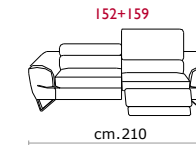

VAVICCI

Made in Italy