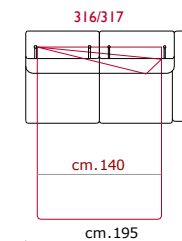

VAVICCI

Made in Italy