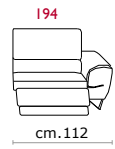

VAVICCI

Made in Italy