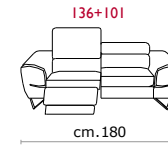

VAVICCI

Made in Italy