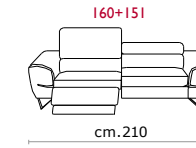

VAVICCI

Made in Italy