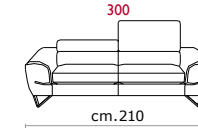

Paddings: Double density polyurethane foam and padding.

Covering: In leather or fabric, not removable.

Feet: In metal 13 cm high.

COVERING

STANDARD FEATURES

OPTIONAL FEATURES...

Seduta d'Arte srl
Via dell'Orzo, 32 - 70022 Altamura (Bari) - Italy
Tel. +39 080 3149600 - Fax +39 080 3160353
info@sedutadarte.it - sedutadarte.it