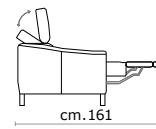

VAVICCI

Made in Italy