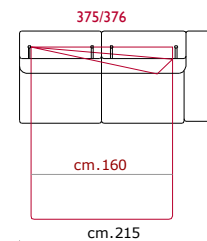

VAVICCI

Made in Italy