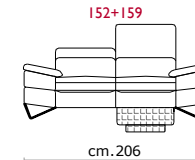

Versione recliner / Recliner version