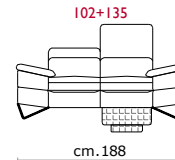

Versione recliner / Recliner version