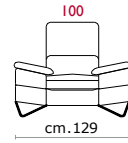

Versione fissa e componibile / Fixed and sectional version