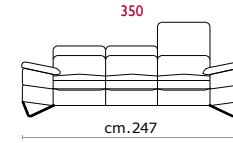

Versione fissa e componibile / Fixed and sectional version