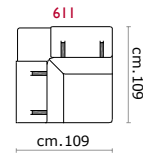

Altre versioni componibili / Other sectional versions