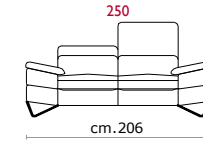

Versione fissa e componibile / Fixed and sectional version