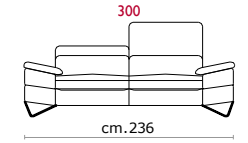

Versione fissa e componibile / Fixed and sectional version