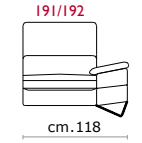

Altre versioni componibili / Other sectional versions