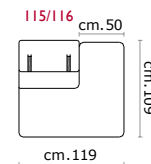

Altre versioni componibili / Other sectional versions