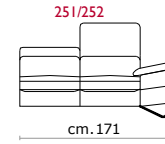

Altre versioni componibili / Other sectional versions