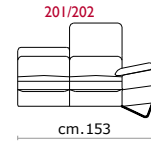

Altre versioni componibili / Other sectional versions