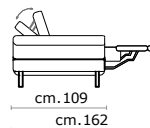

METZO

E661 Product Code

Struttura: Telaio in legno con cinghiatura di sostegno ad elasticità differenziata, rivestito in poliuretano espanso indeformabile.

Imbottiture: Poliuretano indeformabile a doppia densità e ovattato faldato.

Rivestimento: In pelle, o in tessuto non sfoderabile.

Piede In metallo altezza 13 cm.

Structure: Wooden frame fitted with an elasticised webbing suspension, covered with stress resistant undeformable polyurethane foam.

Paddings: Double density polyurethane foam and padding.

Covering: In leather or fabric, not removable.

Feet: In metal 13 cm high.

COVERING

LEATHER

FABRIC

STANDARD FEATURES

DUAL DENSITY CUSHIONS

RECLINING HEADREST ON ALL SEATS

OPTIONAL FEATURES...

MEMORY FOAM

RECLINER

PUNTO SELLA STITCHING

Seduta d'Arte srl
Via dell'Orzo, 32 - 70022 Altamura (Bari) - Italy
Tel. +39 080 3149600 - Fax +39 080 3160353
info@sedutadarte.it - sedutadarte.it

08/08/2014 - 1

Versione recliner / Recliner version

Versioni recliner modulare / Modular recliner version