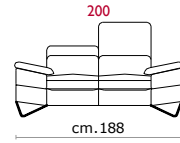

Versione fissa e componibile / Fixed and sectional version