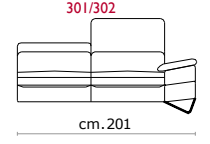

Altre versioni componibili / Other sectional versions