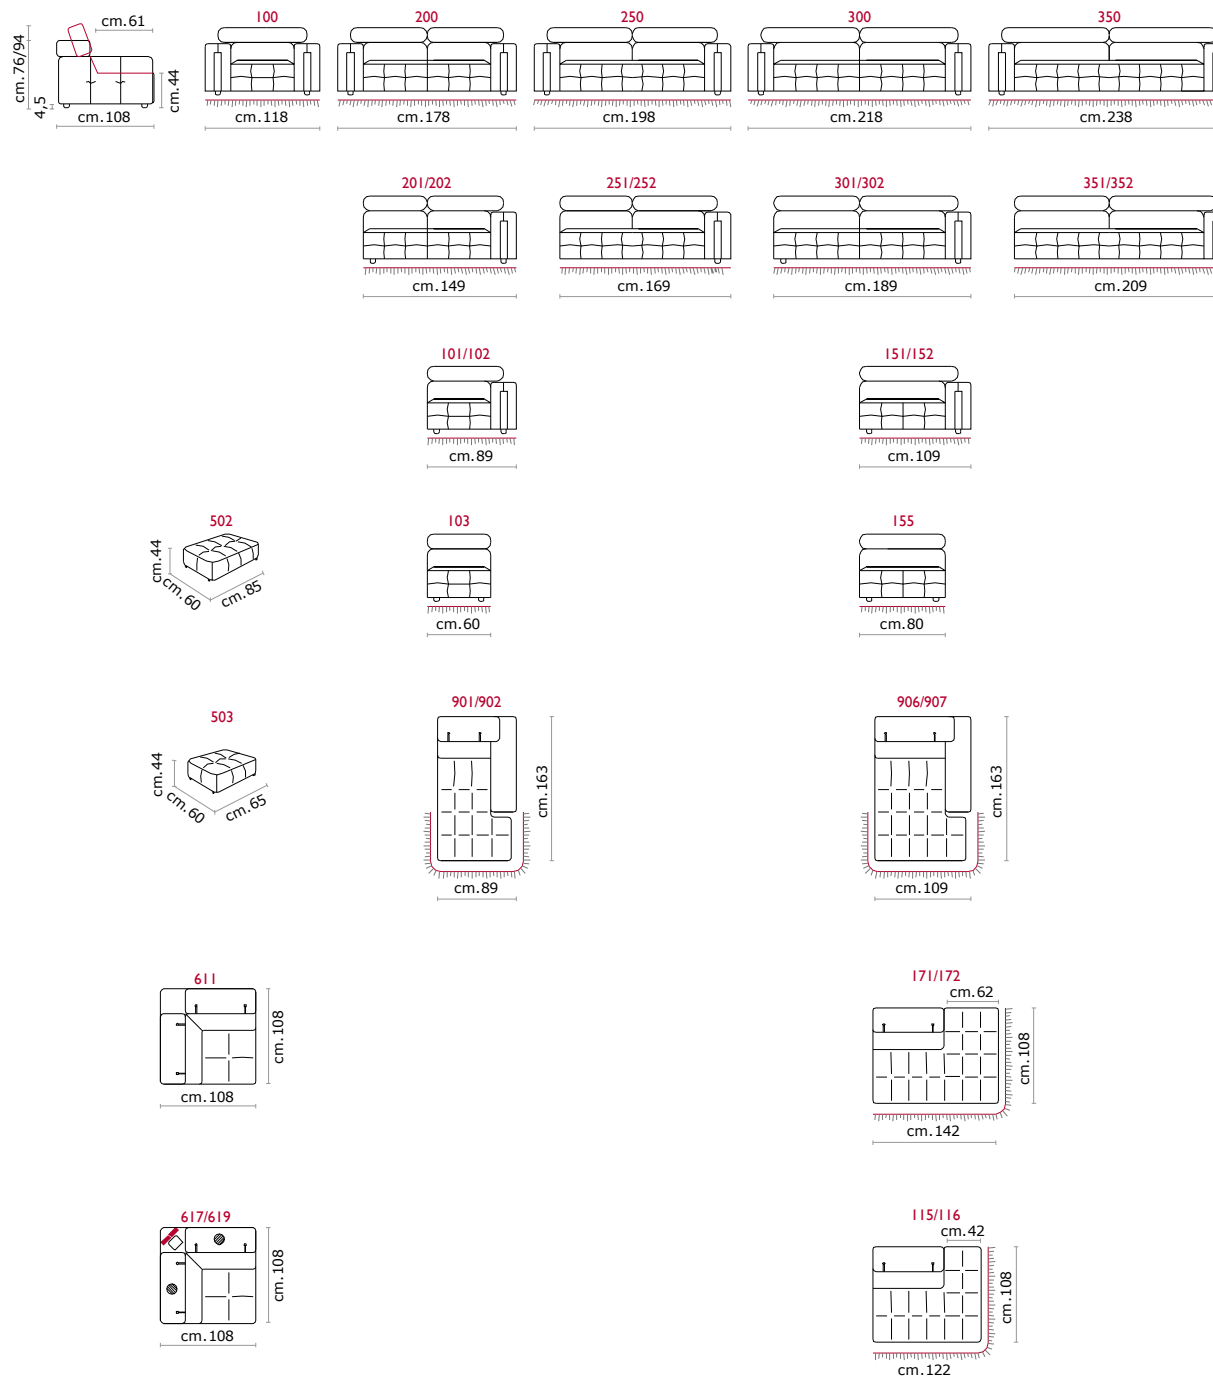

OPTIONAL FEATURES...

MEMORY FOAM

SOFT LIGHT

INTEGRATED AUDIO SYSTEM

WI-FI

DOCK-IN MUSIC SYSTEM