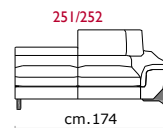

VAVICCI

Made in Italy