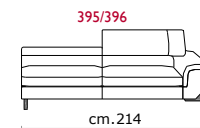

VAVICCI

Made in Italy