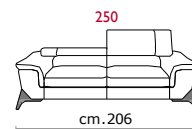

VAVICCI

Made in Italy