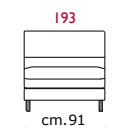

VAVICCI

Made in Italy