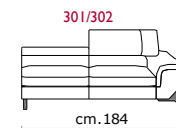

VAVICCI

Made in Italy