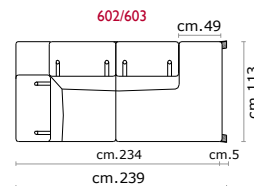

VAVICCI

Made in Italy