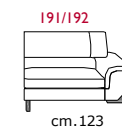

VAVICCI

Made in Italy