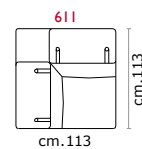

VAVICCI

Made in Italy