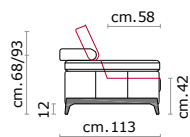

VAVICCI

Made in Italy