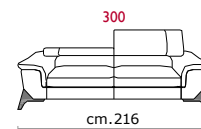

VAVICCI

Made in Italy