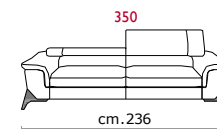

VAVICCI

Made in Italy