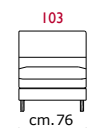

VAVICCI

Made in Italy