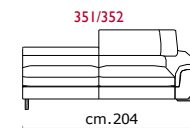

VAVICCI

Made in Italy