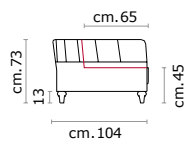

ALBERTO

E226 Product Code

Struttura: Telaio in legno con cinghiatura di sostegno ad elasticità differenziata, rivestito in poliuretano espanso indeformabile.

Imbottiture: Poliuretano indeformabile a doppia densità e ovattato faldato.

Rivestimento: In pelle, non sfoderabile.

Piede: In legno altezza 13 cm.

Structure: *Wooden frame fitted with an elasticised webbing suspension, covered with stress resistant undeformable polyurethane foam.*

Paddings: *Double density polyurethane foam and padding.*

Covering: *In leather, not removable.*

Feet: *Solid wood 13 cm high.*