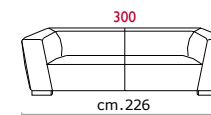

ADANTE

E263 Product Code

Struttura: Telaio in legno con cinghiatura di sostegno ad elasticità differenziata, rivestito in poliuretano espanso indeformabile.

Imbottiture: Poliuretano indeformabile a doppia densità e ovattato faldato. Cuscinetto poggiatesta optional in fibra di poliestere trattato con silicone.

Rivestimento: In pelle, non sfoderabile.

Piede: In legno altezza 5 cm.

Structure: *Wooden frame fitted with an elasticised webbing suspension, covered with stress resistant undeformable polyurethane foam.*

Paddings: *Double density polyurethane foam and padding. Optional backrest cushion in fibre filling.*

Covering: *In leather, not removable.*

Feet: *Solid wood 5 cm high.*

CUSHION

COVERING

LEATHER

FABRIC (ASK)

STANDARD FEATURES

DUAL DENSITY
CUSHIONS

CASUAL STITCHING

OPTIONAL FEATURES...