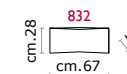

COVERING

LEATHER

FABRIC (ASK)

STANDARD FEATURES

DUAL DENSITY
CUSHIONS

CASUAL STITCHING

OPTIONAL FEATURES...