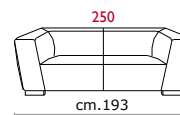

ADANTE

E263 Product Code

Struttura: Telaio in legno con cinghiatura di sostegno ad elasticità differenziata, rivestito in poliuretano espanso indeformabile.

Imbottiture: Poliuretano indeformabile a doppia densità e ovattato faldato. Cuscinetto poggiatesta optional in fibra di poliestere trattato con silicone.

Rivestimento: In pelle, non sfoderabile.

Piede: In legno altezza 5 cm.

Structure: *Wooden frame fitted with an elasticised webbing suspension, covered with stress resistant undeformable polyurethane foam.*

Paddings: *Double density polyurethane foam and padding. Optional backrest cushion in fibre filling.*

Covering: *In leather, not removable.*

Feet: *Solid wood 5 cm high.*

CUSHION

COVERING

LEATHER

FABRIC (ASK)

STANDARD FEATURES

DUAL DENSITY
CUSHIONS

CASUAL STITCHING

OPTIONAL FEATURES...