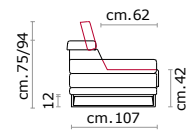

VAVICCI

Made in Italy

ALFANO