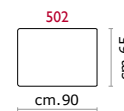

VAVICCI

Made in Italy

ALFANO