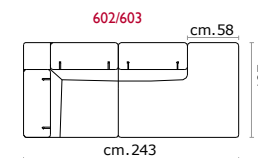

VAVICCI

Made in Italy

ALFANO