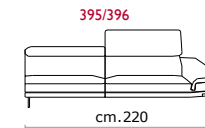

VAVICCI

Made in Italy

ALFANO