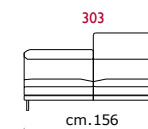

VAVICCI

Made in Italy

ALFANO