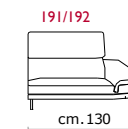

VAVICCI

Made in Italy

ALFANO