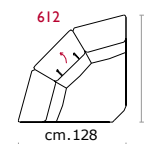

VAVICCI

Made in Italy

ALFANO