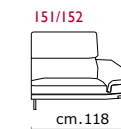

VAVICCI

Made in Italy

ALFANO