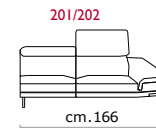

VAVICCI

Made in Italy

ALFANO