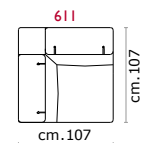

VAVICCI

Made in Italy

ALFANO