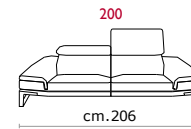

VAVICCI

Made in Italy

ALFANO