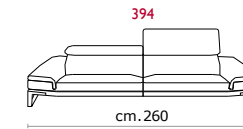

VAVICCI

Made in Italy

ALFANO