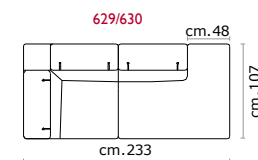

VAVICCI

Made in Italy

ALFANO