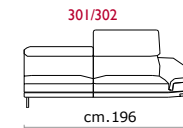

VAVICCI

Made in Italy

ALFANO