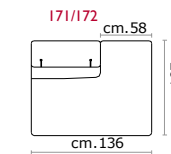

VAVICCI

Made in Italy

ALFANO