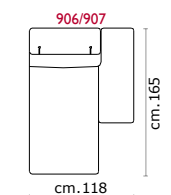

VAVICCI

Made in Italy

ALFANO