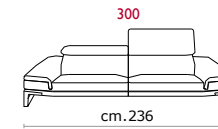

VAVICCI

Made in Italy

ALFANO